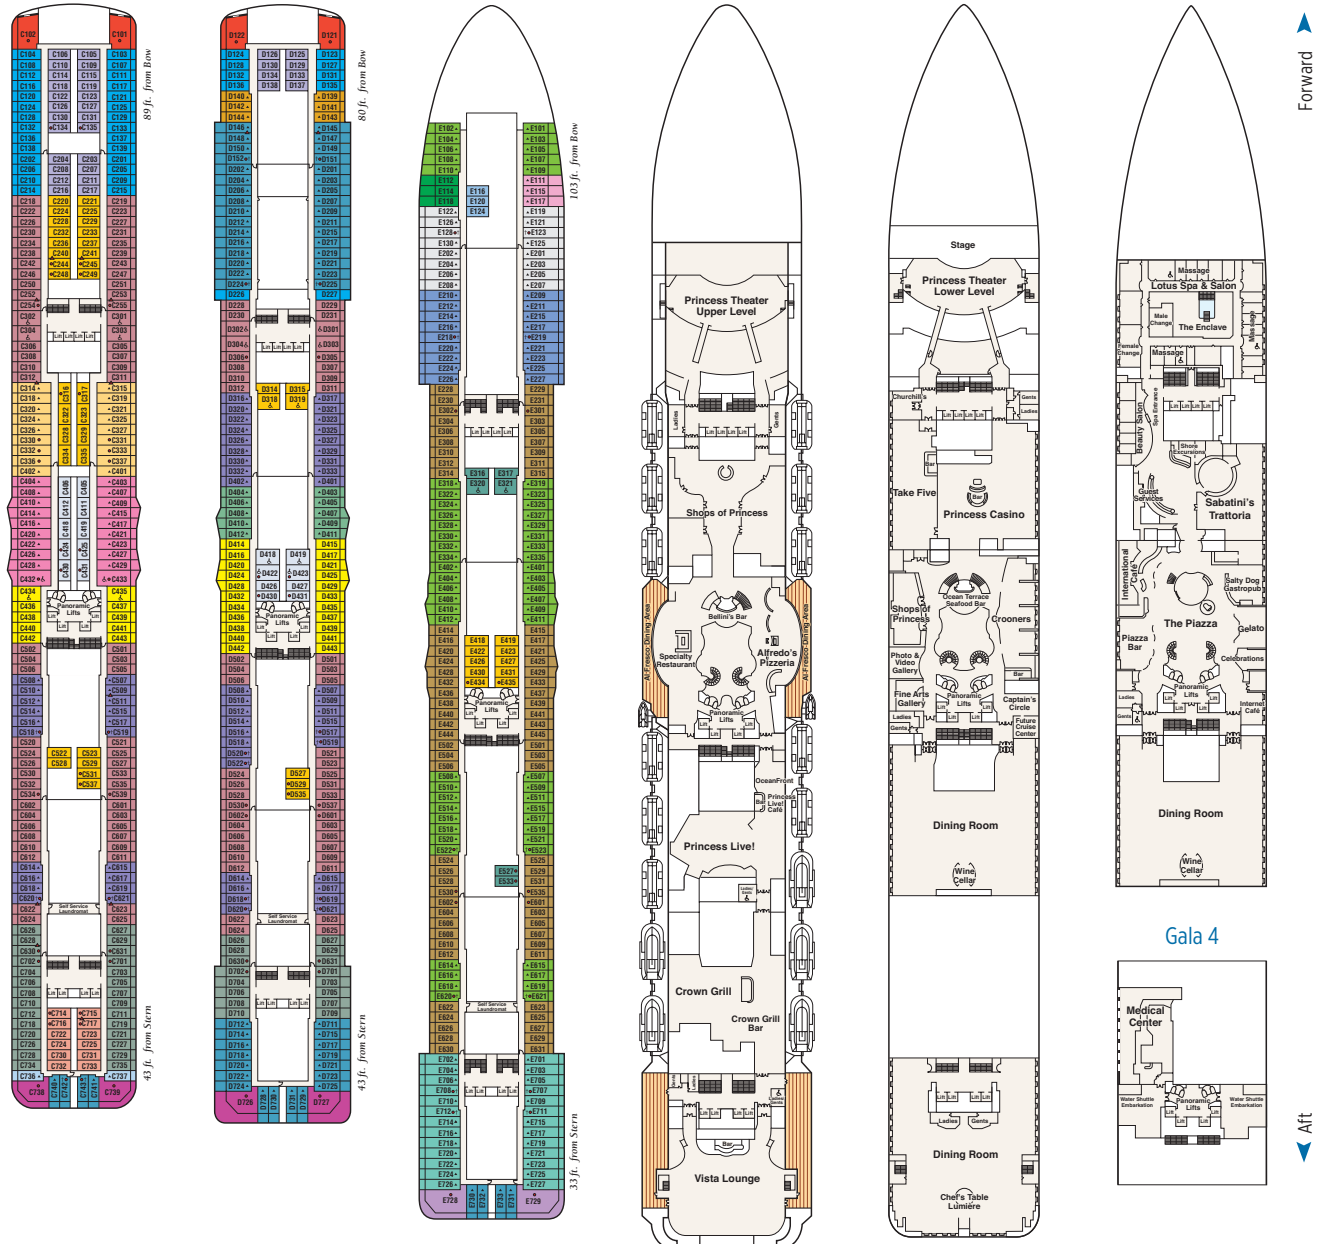

OUTSIDE

- OB** Premium Forward (Sun)

INTERIOR

- IA** Mid-ship (Riviera, Aloha, Baja, Caribe, Dolphin)
- IB** Mid-forward, Mid-aft (Riviera, Aloha, Baja, Caribe, Dolphin), Mid-ship (Marina, Emerald)
- IC** Mid-forward (Lido, Marina, Emerald), Mid-aft (Marina, Emerald)
- ID** Aft (Riviera, Aloha, Baja, Caribe)
- IE** Forward (Riviera, Aloha, Baja, Caribe, Dolphin), Aft (Marina)
- IF** Forward (Lido, Marina, Emerald)

- ♠ Fully Accessible stateroom, roll-in shower only
- Will accommodate fourth or fifth person
- Will accommodate third and fourth person
- ▲ Will accommodate third person
- † Balcony door blocked when upper berth is in use
- ‡ Balcony access when in port only
- Connecting staterooms

Caribe 10

Dolphin 9

Emerald 8

Promenade 7

Fiesta 6

Plaza 5

Note: Some areas of the ship are not accessible to wheelchairs and scooters. Distances shown are from the bow (forward) or stern (aft) to the nearest stateroom. Certain stateroom categories may vary in size and configuration by ship. Stateroom views are considered unobstructed. Obstructions do not include certain nautical items like handrails, dividers or ship hardware. For balcony staterooms, the view is determined from the perspective of the balcony railing. Balconies may have either solid steel or glass railings. Upper berth and bed ladder capacities are 250 lbs. Staterooms that can accommodate rollaways have two lower berths and one upper berth, and the staterooms can accommodate a fourth berth as a rollaway bed upon request at time of reservation. There are a limited number of rollaway beds per ship, per voyage. Use of rollaway beds restricts cabin space.