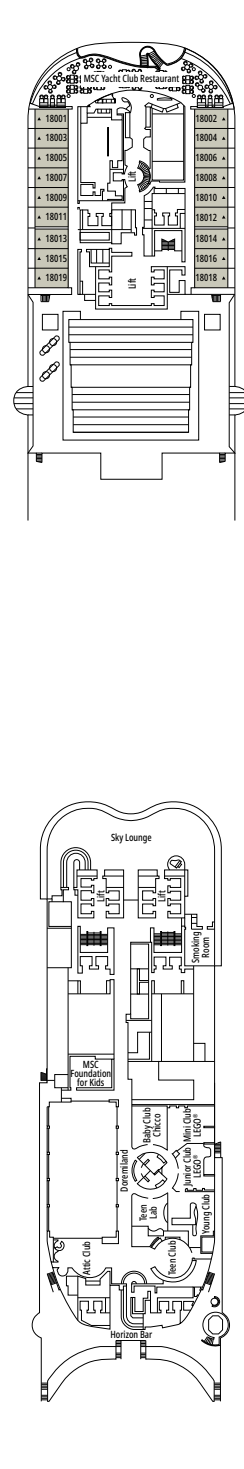

DECK 18
PORTUGUESE ISLAND