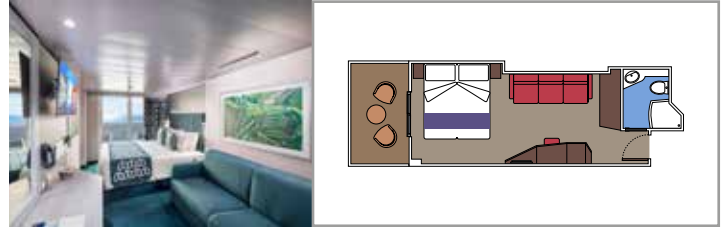

DELUXE BALCONY

BR3

≈17
≈6
13-14
4

› High deck location