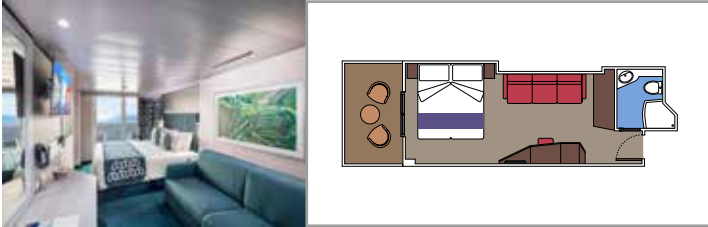

BALCONY

INCLUDED FACILITIES

- Sitting area with sofa
- Comfortable double bed or single beds (on request)
- Bathroom with shower or bathtub, vanity area with hairdryers
- Interactive TV, telephone, safe, minibar and air conditioning
- Wifi connection available (for a fee)

DELUXE BALCONY AUREA

BA

≈17
≈6
11-13
4

› Best ship position