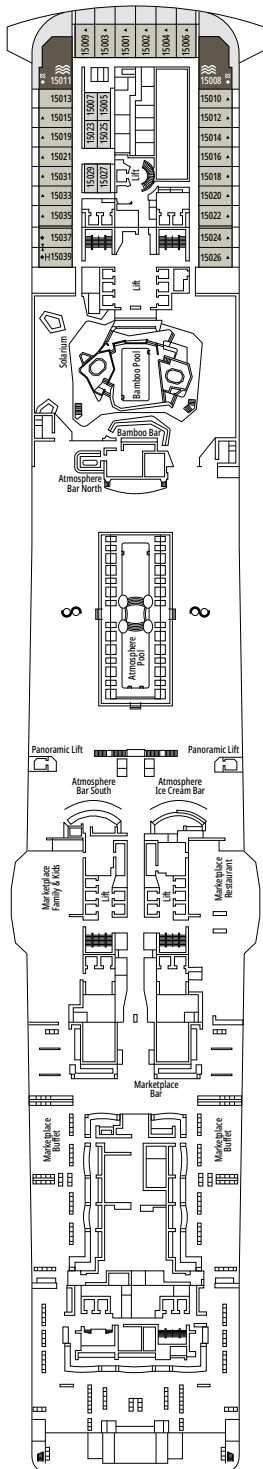

DECK 15
CINQUE TERRE