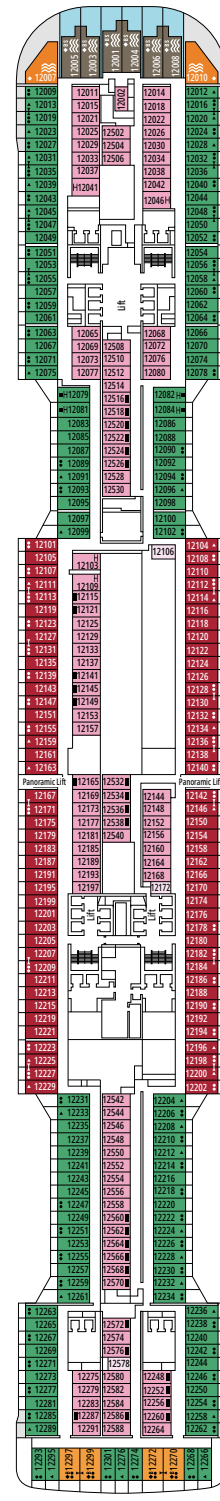

DECK 12
RAPA NUI