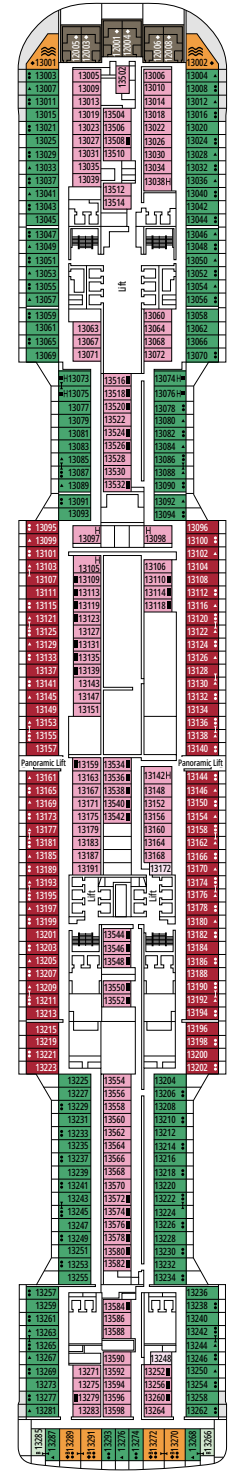

DECK 13
ZAKYNTHOS