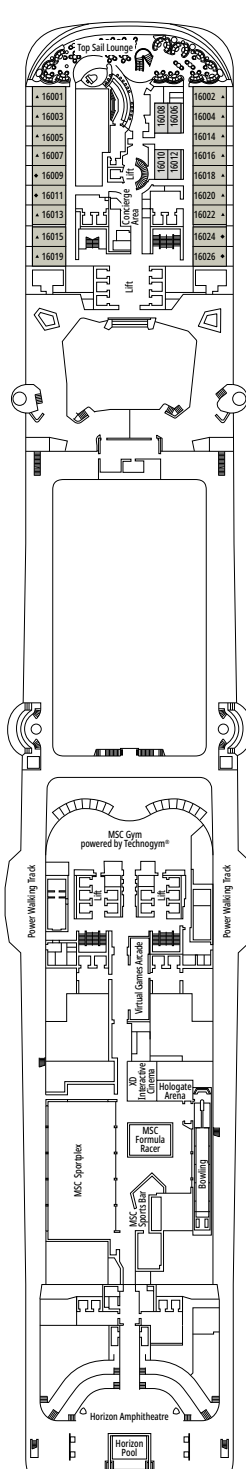

DECK 16
GREAT BARRIER REEF