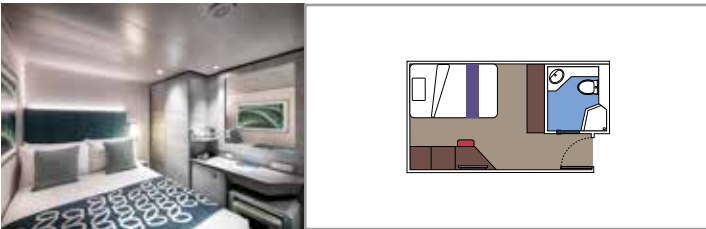

STUDIO INTERIOR

IS

≈12
5-14
1

› Single use

The images are representative only. Size, layout and furniture may vary (within the same cabin category).

Cabin size (m²)

Balcony size (m²)

Deck location

Accommodating up to