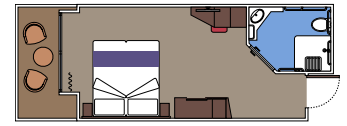

BALCONY

Available in:

- › **Deluxe Balcony (BR3)**
  cabin size 22m²; balcony size 16m²; high deck location (deck 13)
- › **Deluxe Balcony (BR2)**
  cabin size 22m²; balcony size 16m²; medium deck location (deck 11-12)
- › **Deluxe Balcony (BR1)**
  cabin size 21-22m²; balcony size 5-16m²; low deck location (deck 9-10)
- › **Deluxe Balcony with partial view (BP)**
  cabin size 22m²; balcony size 16m²; deck 8-14