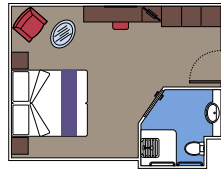

INTERIOR

Available in:

- › **Deluxe Interior (IR2)**
  cabin size 22m²; medium deck location (deck 8-14)
- › **Deluxe Interior (IR1)**
  cabin size 22m²; low deck location (deck 8)

Some cabins for guests with disabilities or reduced mobility have twin beds that can't be converted into double beds. The images are representative only; the size, layout and furniture may vary (within the same cabin category).

FACILITIES FOR GUESTS WITH DISABILITIES OR REDUCED MOBILITY

Cabin door width	85,5 cm
Cabin clearance	82,1 cm
Bathroom door width	90 cm
Size of cabin (floor space)	from ≈ 22 to ≈ 28 m²
Size of bathroom	3,1 m²
Is there a fold-down seat in the shower?	Yes
Height of seat from the floor	44 cm
Does the WC seat have grab rails?	Yes
Are wheelchairs available on board?	In limited numbers*
Are all decks/public areas accessible?	Yes
Are all lifeboats wheelchair-accessible?	No**
Do the lifts have deck indicators?	Visual, Audio & Braille
Can severely visually impaired/blind guests be catered for on the cruise?	Only with full-time carer

* Only for embarkation, disembarkation and emergencies.

** In the event of an emergency, dedicated personnel will help guests with disabilities or reduced mobility to board lifeboats.