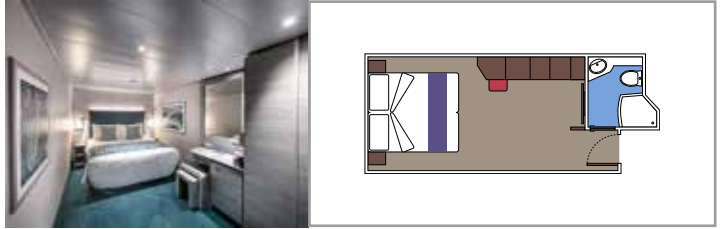

DELUXE INTERIOR

IR1

≈17
5-10
4

› Low deck location