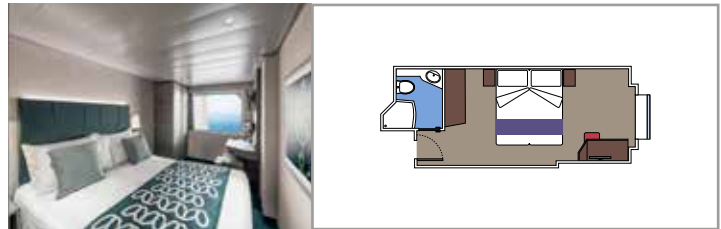

JUNIOR OCEAN VIEW WITH OBSTRUCTED VIEW

OO

≈12
8
2

The images are representative only. Size, layout and furniture may vary (within the same cabin category).

Cabin size (m²)

Balcony size (m²)

Deck location

Accommodating up to