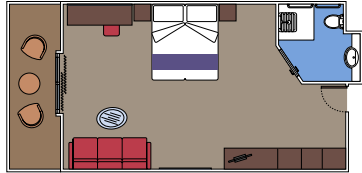

 Cabin size (m²)

 Balcony size (m²)

 Deck location

 Accommodating up to

SUITE AUREA

INCLUDED FACILITIES

- Some Suites have balcony with private whirlpool
- Spacious Wardrobe
- Sitting area with double sofa bed
- Comfortable double bed or single beds (on request)
- Bathroom with shower or bathtub, vanity area with hairdryers
- Interactive TV, telephone, safe, minibar and air conditioning
- Wifi connection available (for a fee)

The images are representative only. Size, layout and furniture may vary (within the same cabin category).

 Cabin size (m²)

 Balcony size (m²)

 Deck location

 Accommodating up to

BALCONY

INCLUDED FACILITIES

- Sitting area with sofa
- Comfortable double bed or single beds (on request)
- Bathroom with shower or bathtub, vanity area with hairdryers
- Interactive TV, telephone, safe, minibar and air conditioning
- Wifi connection available (for a fee)

STUDIO INTERIOR

IS

 ≈12
  5-14
  1

› Single use

The images are representative only. Size, layout and furniture may vary (within the same cabin category).

 Cabin size (m²)

 Balcony size (m²)

 Deck location

 Accommodating up to

FACILITIES FOR GUESTS WITH DISABILITIES OR REDUCED MOBILITY

DELUXE BALCONY WITH PARTIAL VIEW FOR GUESTS WITH DISABILITIES OR REDUCED MOBILITY

MSC YACHT CLUB

Available in:

- › **MSC Yacht Club Deluxe Suite (YC1)**
cabin size 29m²; balcony size 5m²; deck 15