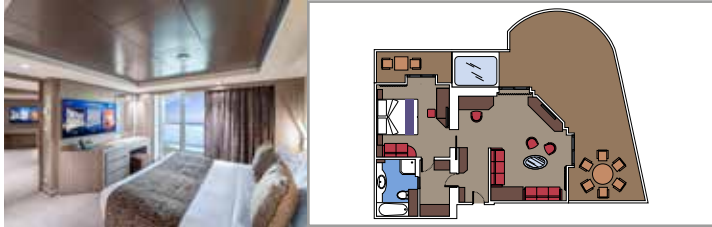

TOP SAIL LOUNGE

MSC YACHT CLUB POOL

INCLUDED FACILITIES

- Luxury suites with premium interiors
- Some Suites have balcony with private whirlpool
- Spacious wardrobe
- Comfortable double bed or single beds (on request)
- Bathroom with shower and/or bathtub, vanity area with hairdryer
- Interactive TV, telephone, safe, minibar and air conditioning
- Wifi connection included

MSC YACHT CLUB ROYAL SUITE YC3

 ≈58
  ≈40
  15
  4

- › Balcony with private whirlpool bath and dining table
- › Separate living area and dining room
- › Walk-in wardrobes
- › Bathroom with bathtub and shower