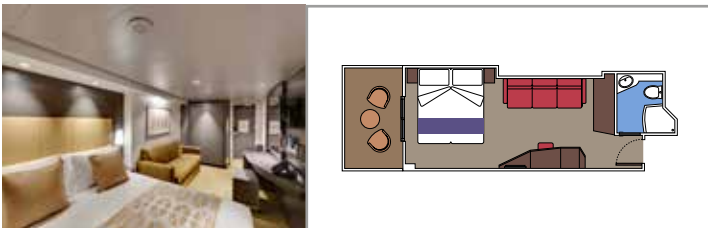

DELUXE BALCONY WITH PARTIAL VIEW

BP

≈17
≈6
8-14
4