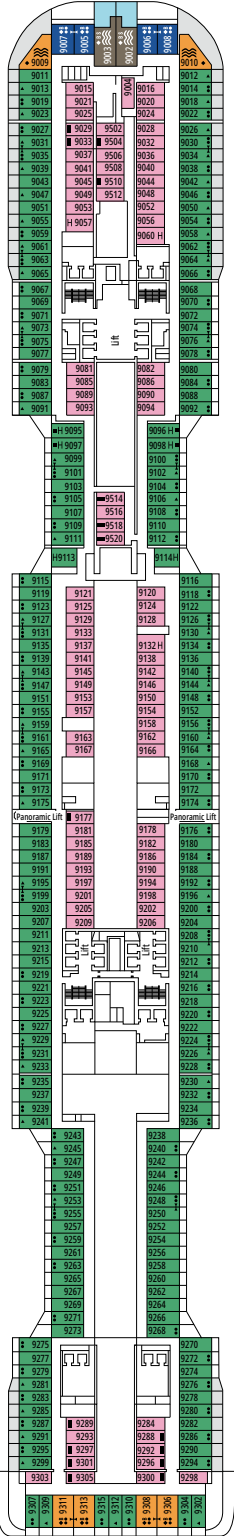

DECK 9
BLUE BAY