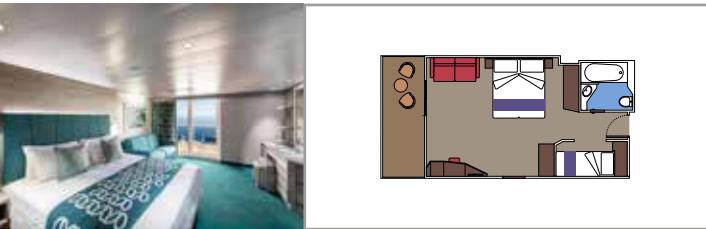

 Cabin size (m²)

 Balcony size (m²)

 Deck location

 Accommodating up to

SUITE AUREA

INCLUDED FACILITIES

- Some Suites have balcony with private whirlpool
- Spacious Wardrobe
- Sitting area with double sofa bed
- Comfortable double bed or single beds (on request)
- Bathroom with shower or bathtub, vanity area with hairdryers
- Interactive TV, telephone, safe, minibar and air conditioning
- Wifi connection available (for a fee)

SLJ

 ≈27
  ≈26-30
  9-13
  4

- > Balcony with its own private whirlpool bath
- > Sitting area with double sofa bed
- > Spacious wardrobe

PREMIUM SUITE AUREA

SL1

 ≈25
  ≈3-14
  9-14
  6

- > Spacious wardrobe

The images are representative only. Size, layout and furniture may vary (within the same cabin category).

 Cabin size (m²)

 Balcony size (m²)

 Deck location

 Accommodating up to

BALCONY

INCLUDED FACILITIES

- Sitting area with sofa
- Comfortable double bed or single beds (on request)
- Bathroom with shower or bathtub, vanity area with hairdryers
- Interactive TV, telephone, safe, minibar and air conditioning
- Wifi connection available (for a fee)

Cabin size (m²)

Balcony size (m²)

Deck location

Accommodating up to

OCEAN VIEW

INCLUDED FACILITIES

- Window with sea view
- Relaxing armchair
- Comfortable double bed or single beds (on request)
- Bathroom with shower or bathtub, vanity area with hairdryers
- Interactive TV, telephone, safe, minibar and air conditioning
- Wifi connection available (for a fee)