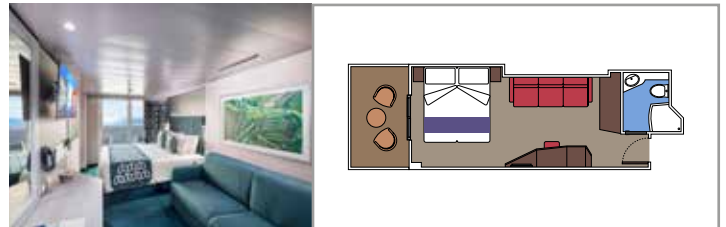

DELUXE BALCONY

BR1

≈17
≈6
8-10
4

› Low deck location