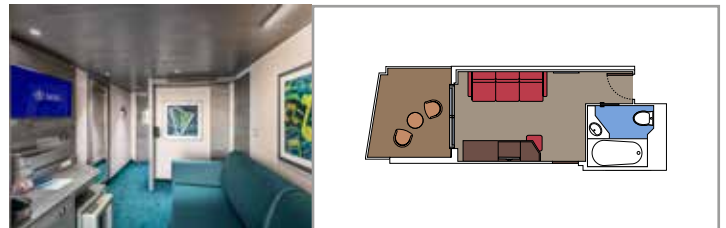

The images are representative only. Size, layout and furniture may vary (within the same cabin category).

 Cabin size (m²)

 Balcony size (m²)

 Deck location

 Accommodating up to

BALCONY

INCLUDED FACILITIES

- Sitting area with sofa
- Comfortable double bed or single beds (on request)
- Bathroom with shower or bathtub, vanity area with hairdryers
- Interactive TV, telephone, safe, minibar and air conditioning
- Wifi connection available (for a fee)

DELUXE BALCONY WITH PARTIAL VIEW

BP

 ≈17
  ≈6
  8-14
  4

STUDIO BALCONY

BS

 ≈12
  ≈4
  13-14
  1

› Single use

The images are representative only. Size, layout and furniture may vary (within the same cabin category).

Cabin size (m²)

Balcony size (m²)

Deck location

Accommodating up to

OCEAN VIEW

INCLUDED FACILITIES

- Window with sea view
- Relaxing armchair
- Comfortable double bed or single beds (on request)
- Bathroom with shower or bathtub, vanity area with hairdryers
- Interactive TV, telephone, safe, minibar and air conditioning
- Wifi connection available (for a fee)