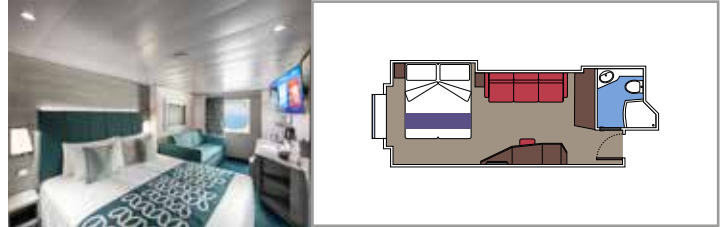

DELUXE OCEAN VIEW

OR1

≈16
5
4

› Low deck location