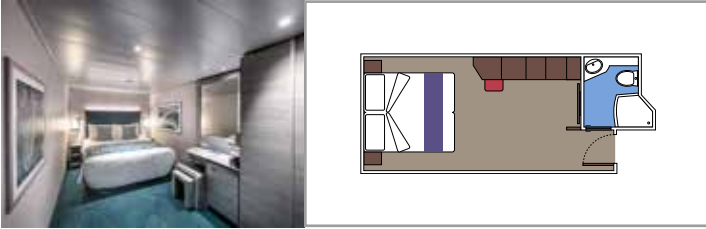

INTERIOR

INCLUDED FACILITIES

- Comfortable double bed or single beds (on request)
- Bathroom with shower or bathtub, vanity area with hairdryers
- Interactive TV, telephone, safe, minibar and air conditioning
- Wifi connection available (for a fee)

DELUXE INTERIOR

IR2

≈17
11-14
4

› Medium deck location