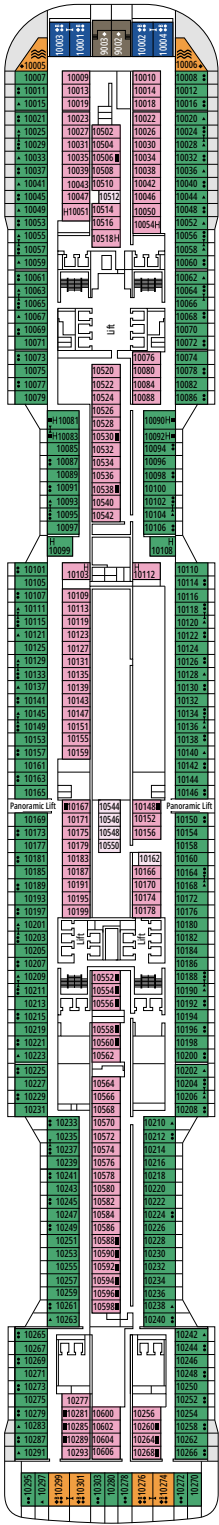

DECK 10
ROSS SEA