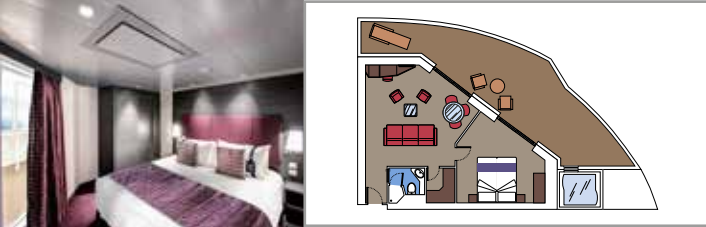

MSC YACHT CLUB DELUXE SUITE YC1

 ≈29
  ≈5
  14-18
  4

- › Sitting area with sofa
- › Spacious wardrobe

MSC YACHT CLUB INTERIOR SUITE YIN

 ≈17
  14-16
  2

- › Spacious wardrobe

The images are representative only. Size, layout and furniture may vary (within the same cabin category).

 Cabin size (m²)

 Balcony size (m²)

 Deck location

 Accommodating up to

SUITE AUREA

INCLUDED FACILITIES

- Some Suites have balcony with private whirlpool
- Spacious Wardrobe
- Sitting area with double sofa bed
- Comfortable double bed or single beds (on request)
- Bathroom with shower or bathtub, vanity area with hairdryers
- Interactive TV, telephone, safe, minibar and air conditioning
- Wifi connection available (for a fee)

GRAND SUITE AUREA WITH TERRACE AND WHIRLPOOL

SXJ

 ≈39
  ≈36
  12
  4

- > Balcony with its own private whirlpool bath
- > Sitting area with double sofa bed
- > Walk-in wardrobe

PREMIUM SUITE AUREA WITH TERRACE AND WHIRLPOOL

The images are representative only. Size, layout and furniture may vary (within the same cabin category).

 Cabin size (m²)

 Balcony size (m²)

 Deck location

 Accommodating up to

BALCONY

INCLUDED FACILITIES

- Sitting area with sofa
- Comfortable double bed or single beds (on request)
- Bathroom with shower or bathtub, vanity area with hairdryers
- Interactive TV, telephone, safe, minibar and air conditioning
- Wifi connection available (for a fee)