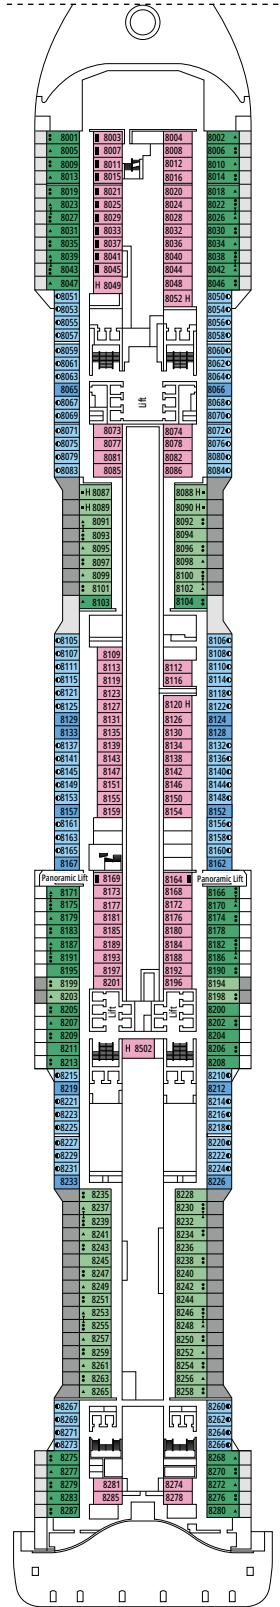

MSC YACHT CLUB DELUXE SUITE YC1

 ≈29
  ≈5
  14-18
  4

- › Sitting area with sofa
- › Spacious wardrobe

MSC YACHT CLUB INTERIOR SUITE YIN

 ≈17
  14-16
  2

- › Spacious wardrobe

The images are representative only. Size, layout and furniture may vary (within the same cabin category).

DELUXE INTERIOR

IR2

 ≈17
  11-14
  4

› Medium deck location

DELUXE INTERIOR

IR1

 ≈17
  5-10
  4

› Low deck location

FACILITIES FOR GUESTS WITH DISABILITIES OR REDUCED MOBILITY

Cabin door width	85,5 cm
Cabin clearance	82,1 cm
Bathroom door width	90 cm
Size of cabin (floor space)	from ≈ 22 to ≈ 28 m ²
Size of bathroom	3,1 m ²
Is there a fold-down seat in the shower?	Yes
Height of seat from the floor	44 cm
Does the WC seat have grab rails?	Yes
Are wheelchairs available on board?	In limited numbers*
Are all decks/public areas accessible?	Yes
Are all lifeboats wheelchair-accessible?	No**
Do the lifts have deck indicators?	Visual, Audio & Braille
Can severely visually impaired/blind guests be catered for on the cruise?	Only with full-time carer

TV STUDIO & BAR

L'ATELIER DU VOYAGEUR

DECK 4
SAINT HELENA

DECK 5
ELBE RIVER

DECK 6
OCEAN CAY

DECK 7
GALÁPAGOS

DECK 8
MARION ISLAND

DELPHI THEATRE