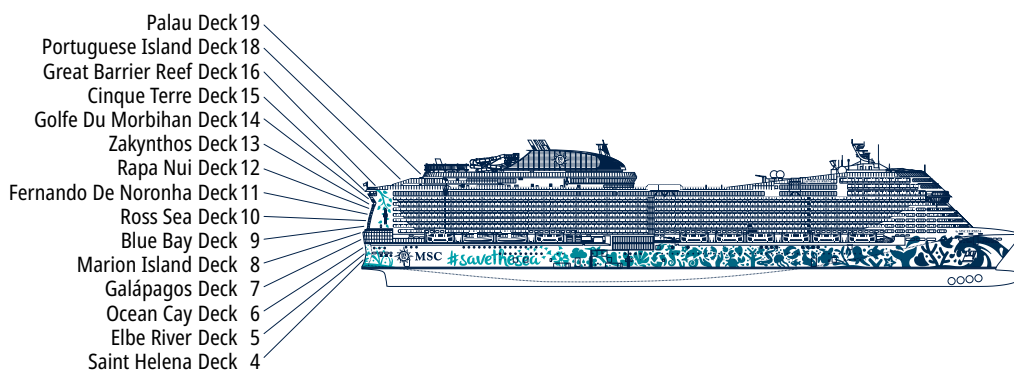

MSC EURIBIA

TECHNICAL SHEET

TECHNICAL CHARACTERISTICS OF THE SHIP

MSC EXCURSIONS

TECHNICAL CHARACTERISTICS OF THE SHIP	
GROSS TONNAGE	181.541
LENGTH / BEAM / HEIGHT	331,43 m / 43 m / 75,5 m
SURFACE AREA	35.000 m ² public areas
PUBLIC AREA RATIO	7,8 m ² per passenger
DECKS	19, included 15 for guests
LIFTS	32, included 19 for guests (2 panoramic and 1 for the MSC Yacht Club)
VOLTAGE (IN CABIN)	120/230 volts
MAXIMUM SPEED	22,8 knots
STABILISERS	Stabilised with 2 fins
NUMBER OF PASSENGERS	6.327
NUMBER OF CABINS	2.419, included 60 for guests with disabilities or reduced mobility
CREW MEMBERS	Approx. 1.711
POOLS	4, included 1 with sliding roof and 1 for the MSC Yacht Club
WHIRLPOOLS	9 whirlpool baths
ENVIRONMENTAL TECHNOLOGY	The second ship in the MSC Cruises fleet powered by Liquefied Natural Gas (LNG), one of the world's cleanest marine fuels at scale