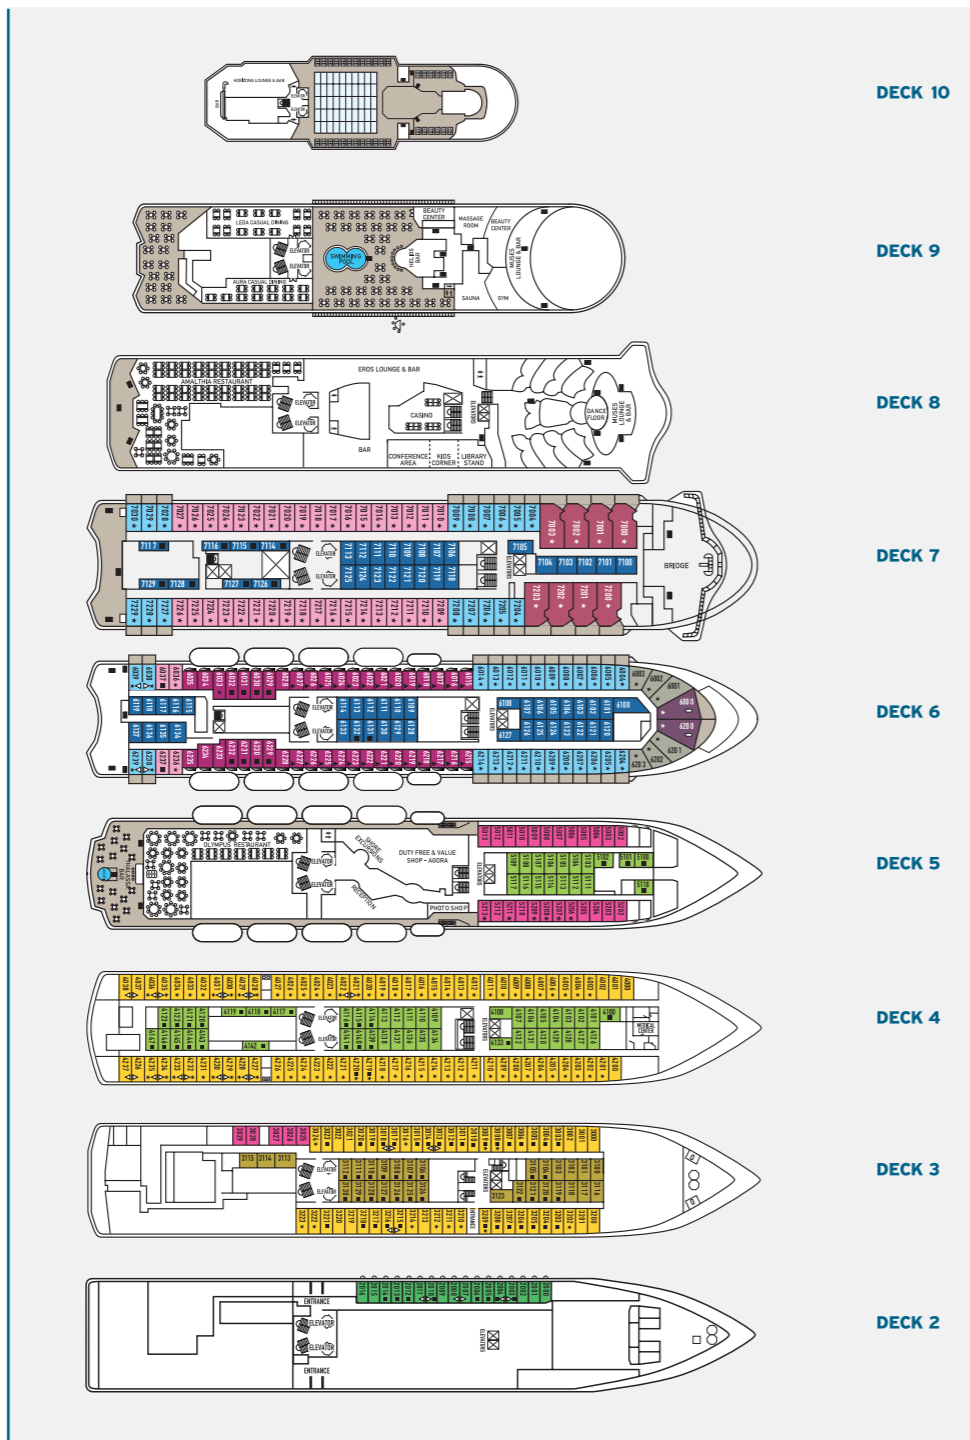

## SYMBOL LEGEND

- none 2 lower beds
- 1 lower bed + 1 upper bed
- ▲ 2 lower beds + 1 upper bed
- 2 lower beds + 2 upper beds
- ★ 2 lower beds + sofa
- ★ 2 lower beds + 2 upper beds + sofa
- \* Suitable for wheelchairs
- ◁ ▷ Connected Cabins
- Cabins with bathtub
- ◡ Cabins with portholes
- ◡ Cabins with obstructed view

## PLACES TO HAVE FUN

- Deck 10**  
Horizons Lounge & Bar
- Deck 9**  
Helios Bar
- Deck 8**  
Musos Lounge & Bar - Casino - Eros Lounge & Bar
- Deck 5**  
Thalassa Bar

## PLACES TO TREAT YOURSELF

- Deck 9**  
Beauty Center - Gym - Sauna - Swimming Pool
- Deck 8**  
Conference Area - Kids Corner - Library Stand
- Deck 5**  
Photo Shop - Duty Free & Value Shop - Agora - Shore Excursions - Reception - Jacuzzi
- Deck 4**  
Medical Center

Deck plans and cabin layouts are given purely as a guide.  
Size and layout may vary within the same category.