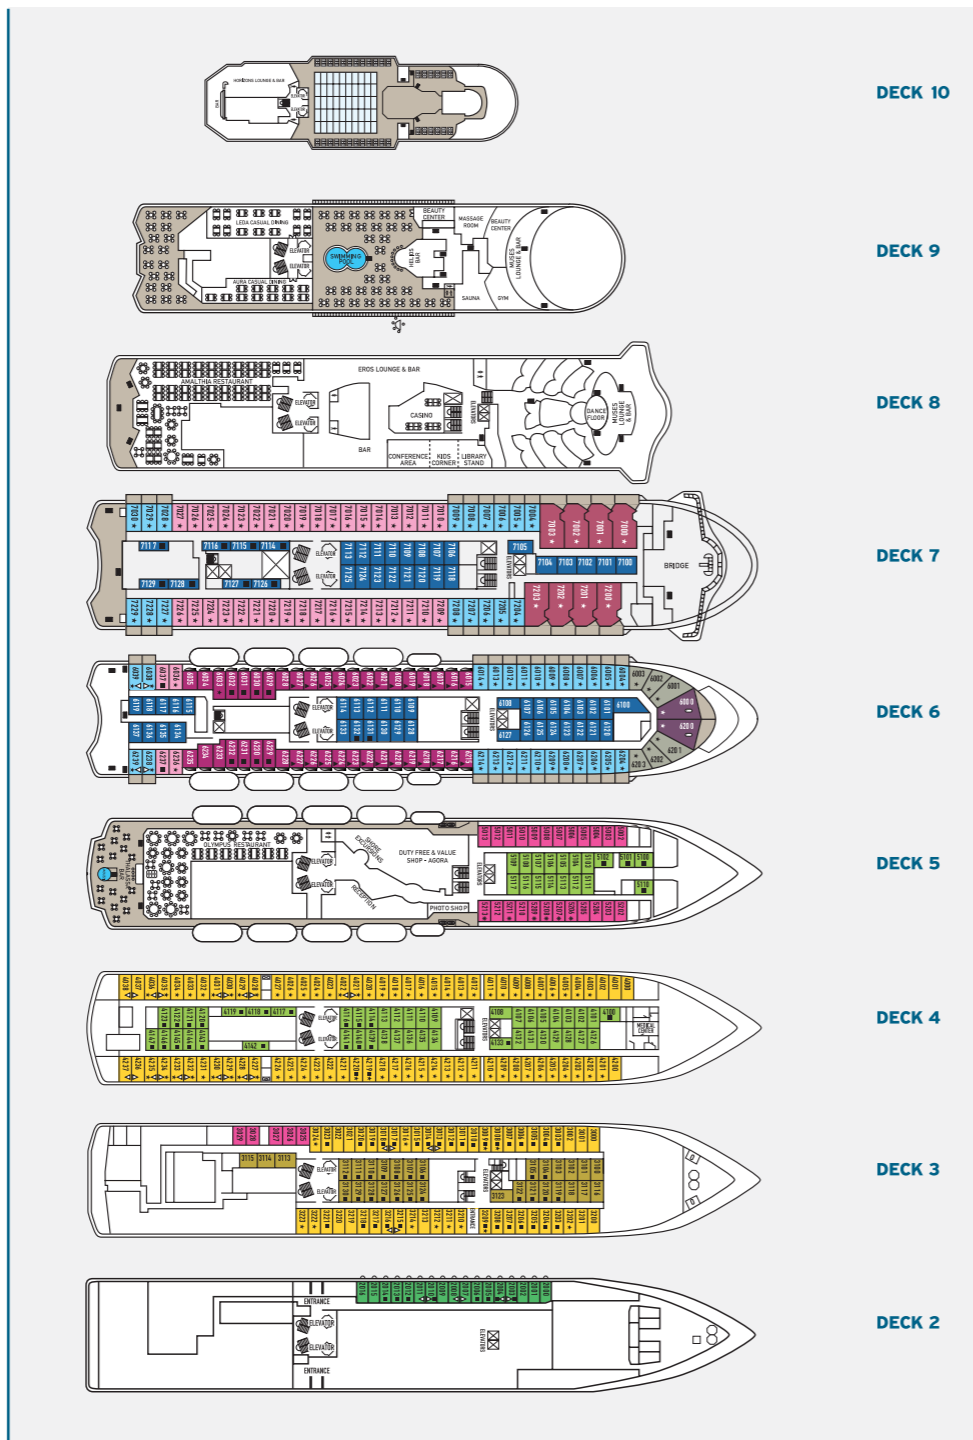

## SYMBOL LEGEND

- none 2 lower beds
- 1 lower bed + 1 upper bed
- ▲ 2 lower beds + 1 upper bed
- 2 lower beds + 2 upper beds
- ★ 2 lower beds + sofa
- ★ 2 lower beds + 2 upper beds + sofa
- \* Suitable for wheelchairs
- ◁ ▷ Connected Cabins
- Cabins with bathtub
- ◡ Cabins with portholes
- ◡ Cabins with obstructed view

## PLACES TO HAVE FUN

- Deck 10**  
Horizons Lounge & Bar
- Deck 9**  
Helios Bar
- Deck 8**  
Musos Lounge & Bar - Casino - Eros Lounge & Bar
- Deck 5**  
Thalassa Bar

## PLACES TO TREAT YOURSELF

- Deck 9**  
Beauty Center - Gym - Sauna - Swimming Pool
- Deck 8**  
Conference Area - Kids Corner - Library Stand
- Deck 5**  
Photo Shop - Duty Free & Value Shop - Agora - Shore Excursions - Reception - Jacuzzi
- Deck 4**  
Medical Center

Deck plans and cabin layouts are given purely as a guide. Size and layout may vary within the same category.