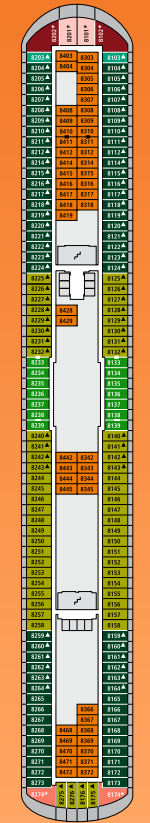

Darstellung der Kabinenummern nur beispielhaft.

AIDAbella/AIDAluna
Ausschnitt Deck 11:

- | | | | | | | | | | | |
|---|-----------------------------|--|--------------------------|----------------------------------|---------------|---------------|----------------------|---------------------|---------------|--------------------------|
| DECK 13 | DECK 12 | DECK 11 | DECK 10 | DECK 9 | DECK 8 | DECK 7 | DECK 6 | DECK 5 | DECK 4 | DECK 3 |
| 1 auffahrbares Glasdach | 3 Freibereich/Sonnendeck | 3 Freibereich/Sonnendeck | 26 Theatrium | 26 Theatrium | | | 45 Conference Center | 30 Ausflugs Counter | | 50 Biking Equipment |
| 2 FKK-Bereich | 4 Joggingparcours | 17 AIDAdiva: Golfsimulator und Counter | 28 AIDA Bar | 30 Ausflugs Counter | | | 46 Kids Club | 46 Reids Service | | 51 Diving Equipment |
| 3 Freibereich/Sonnendeck | 6 Wellness Oase | AIDAbella/AIDAluna Cinemare | 29 AIDA Lounge | 38 AIDA Shop | | | 48 Reception | 49 Internet Corner | | 52 Foyer |
| 4 Joggingparcours | 7 Body & Soul Counter | 18 Beach Bar | 30 Ausflugs Counter | 39 Kunstgalerie | | | | | | 53 Hospital |
| 5 Sportaußendeck (Volleyball/Basketball/Squash) | 8 Anytime Bar | 19 Bella Vista Restaurant | 31 Bibliothek | 40 Diva Bar/ Bella Bar/ Luna Bar | | | | | | 54 Pier 3 Bar |
| 6 Wellness Oase | 9 Body & Soul Spa (Friseur) | 20 Biking Counter | 32 Buffalo Steak House | 41 Markt Restaurant | | | | | | 55 Gangway/ Tenderporten |
| | 10 Body & Soul Spa | 21 Blütenmeer | 33 Café Mare | 42 Studio AIDA | | | | | | |
| | 11 Body & Soul Bar | 22 Diving Counter | 34 Casino | 43 Sushi Bar | | | | | | |
| | 12 Golf | 23 Body & Soul Sport | 35 Fotogalerie und -shop | 44 Theatrium-Bühne | | | | | | |
| | 13 HYPE | 24 Pizzeria Mare | 36 Vinothek | | | | | | | |
| | 14 Ocean Bar | 25 Rossini Restaurant | 37 Weite Welt Restaurant | | | | | | | |
| | 15 Pool Bar | 26 Theatrium | | | | | | | | |
| | 16 Spa Suite | 27 Time Out Bar | | | | | | | | |