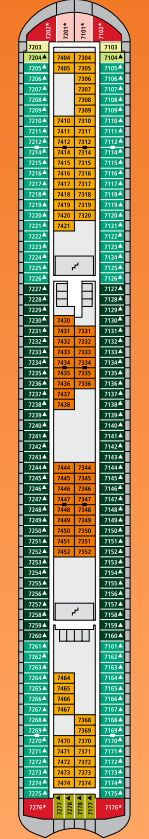

Darstellung der Kabinenummern nur beispielhaft.

AIDAbella/AIDAluna
Ausschnitt Deck 11:

- | | | | | | | | | | | |
|---|-----------------------------|--|--------------------------|----------------------------------|---------------|---------------|----------------------|---------------------|---------------|--------------------------|
| DECK 13 | DECK 12 | DECK 11 | DECK 10 | DECK 9 | DECK 8 | DECK 7 | DECK 6 | DECK 5 | DECK 4 | DECK 3 |
| 1 auffahrbares Glasdach | 3 Freibereich/Sonnendeck | 3 Freibereich/Sonnendeck | 26 Theatrium | 26 Theatrium | | | 45 Conference Center | 30 Ausflugs Counter | | 50 Biking Equipment |
| 2 FKK-Bereich | 4 Joggingparcours | 17 AIDAdiva: Golfsimulator und Counter | 28 AIDA Bar | 30 Ausflugs Counter | | | 46 Kids Club | 46 Reids Service | | 51 Diving Equipment |
| 3 Freibereich/Sonnendeck | 6 Wellness Oase | AIDAbella/AIDAluna Cinemare | 29 AIDA Lounge | 38 AIDA Shop | | | 48 Reception | 49 Internet Corner | | 52 Foyer |
| 4 Joggingparcours | 7 Body & Soul Counter | 18 Beach Bar | 30 Ausflugs Counter | 39 Kunstgalerie | | | | | | 53 Hospital |
| 5 Sportaußendeck (Volleyball/Basketball/Squash) | 8 Anytime Bar | 19 Bella Vista Restaurant | 31 Bibliothek | 40 Diva Bar/ Bella Bar/ Luna Bar | | | | | | 54 Pier 3 Bar |
| 6 Wellness Oase | 9 Body & Soul Spa (Friseur) | 20 Biking Counter | 32 Buffalo Steak House | 41 Markt Restaurant | | | | | | 55 Gangway/ Tenderporten |
| | 10 Body & Soul Spa | 21 Blütenmeer | 33 Café Mare | 42 Studio AIDA | | | | | | |
| | 11 Body & Soul Bar | 22 Diving Counter | 34 Casino | 43 Sushi Bar | | | | | | |
| | 12 Golf | 23 Body & Soul Sport | 35 Fotogalerie und -shop | 44 Theatrium-Bühne | | | | | | |
| | 13 HYPE | 24 Pizzeria Mare | 36 Vinothek | | | | | | | |
| | 14 Ocean Bar | 25 Rossini Restaurant | 37 Weite Welt Restaurant | | | | | | | |
| | 15 Pool Bar | 26 Theatrium | | | | | | | | |
| | 16 Spa Suite | 27 Time Out Bar | | | | | | | | |